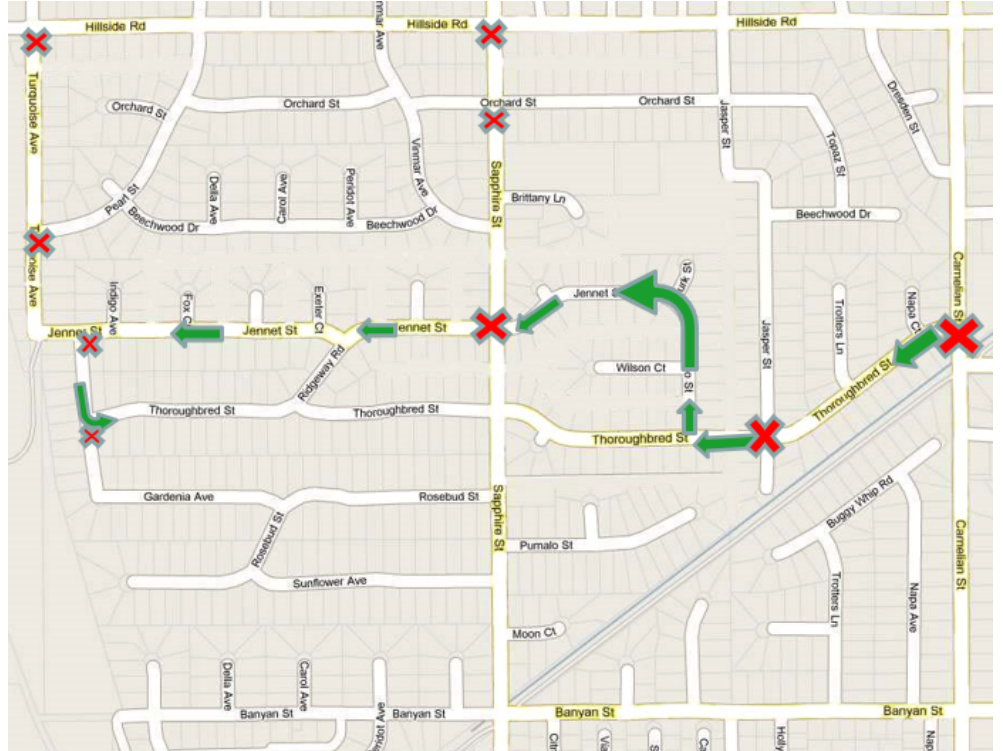

HOLIDAY LIGHTS - RESIDENT ACCESS MAPS

Access to:

- Cameo St.
- Wilson Ct.
- Turk St.
- Thoroughbred St.
- Turquoise Ave.
- Jennet St.
- Ridgeway Rd.
- Peridot Ave.
- Exeter Ct.
- Drexel Ct.
- Fox Ct.
- Indigo Ave.

X Barricade/Deputy

Alternative Access to:

- Thoroughbred St.

X Barricade/Deputy

HOLIDAY LIGHTS - RESIDENT ACCESS MAPS

Access to:
 Rosebud St.
 Gardenia Ave.
 Sunflower Ave.
 Turquoise Ave.

X Barricade/Deputy

Access to:
 Pumalo St.
 Via Serena
 Moon Ct

X Barricade/Deputy