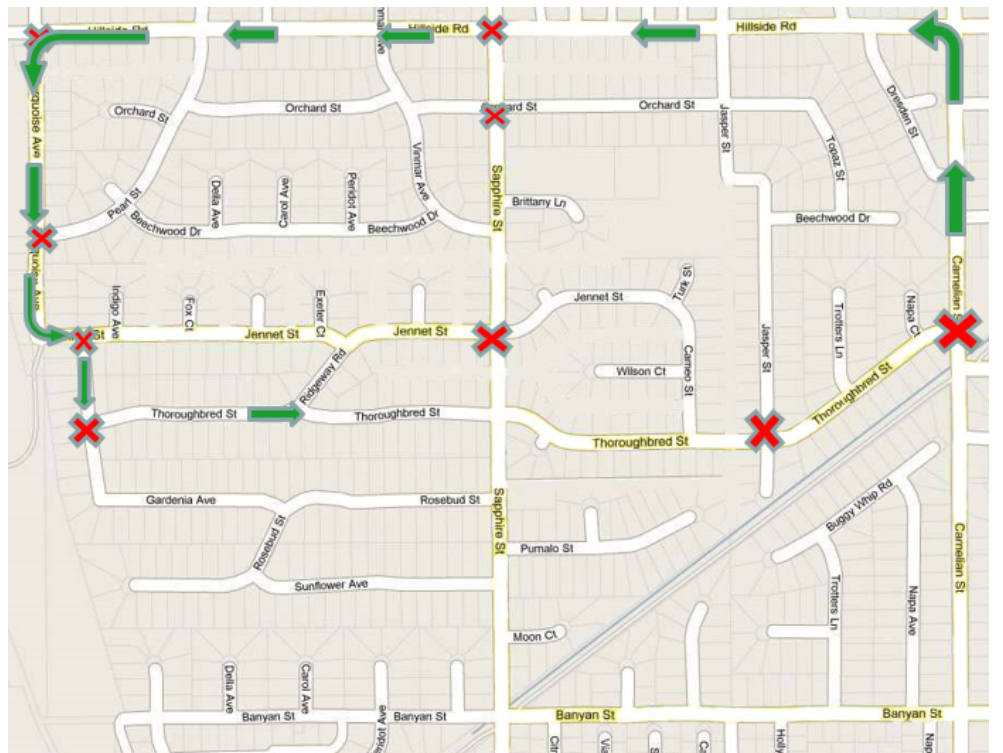

HOLIDAY LIGHTS - RESIDENT ACCESS MAPS

Access to:

- Cameo St.
- Wilson Ct.
- Turk St.
- Thoroughbred St.
- Turquoise Ave.
- Jennet St.
- Ridgeway Rd.
- Peridot Ave.
- Exeter Ct.
- Drexel Ct.
- Fox Ct.
- Indigo Ave.

X Barricade/Deputy

Alternative Access to:

- Thoroughbred St.

X Barricade/Deputy

HOLIDAY LIGHTS - RESIDENT ACCESS MAPS

Access to:
 Rosebud St.
 Gardenia Ave.
 Sunflower Ave.
 Turquoise Ave.

X Barricade/Deputy

Access to:
 Pumalo St.
 Via Serena
 Moon Ct

X Barricade/Deputy