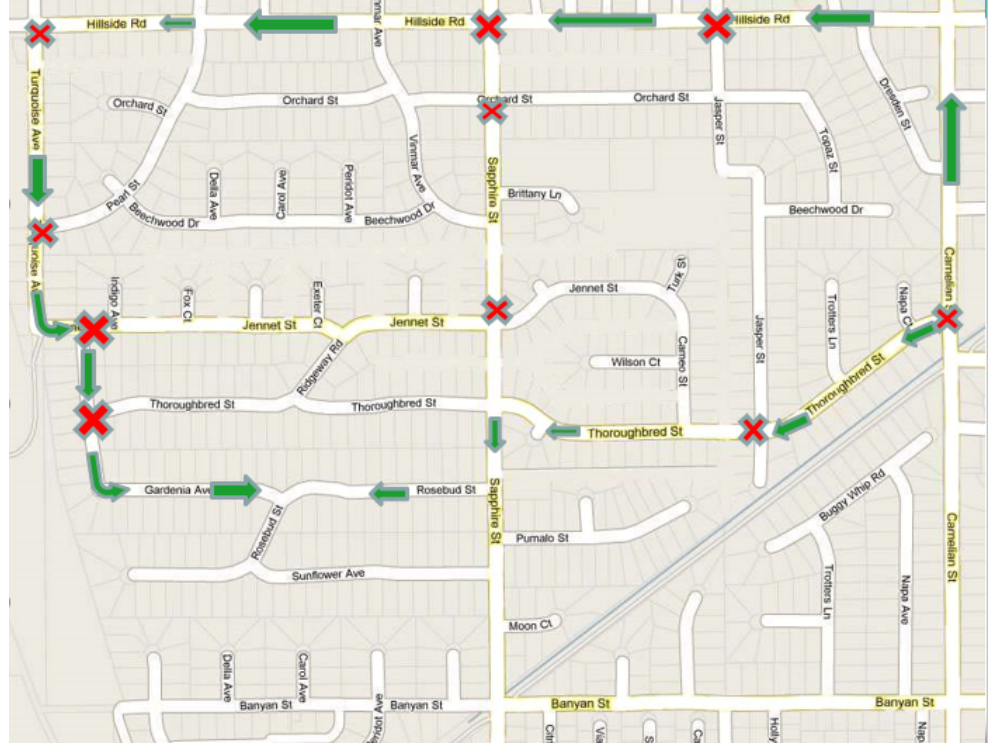

HOLIDAY LIGHTS - RESIDENT ACCESS MAPS

Access to:

- Cameo St.
- Wilson Ct.
- Turk St.
- Thoroughbred St.
- Turquoise Ave.
- Jennet St.
- Ridgeway Rd.
- Peridot Ave.
- Exeter Ct.
- Drexel Ct.
- Fox Ct.
- Indigo Ave.

X Barricade/Deputy

Alternative Access to:

- Thoroughbred St.

X Barricade/Deputy

HOLIDAY LIGHTS - RESIDENT ACCESS MAPS

Access to:
 Rosebud St.
 Gardenia Ave.
 Sunflower Ave.
 Turquoise Ave.

X Barricade/Deputy

Access to:
 Pumalo St.
 Via Serena
 Moon Ct

X Barricade/Deputy