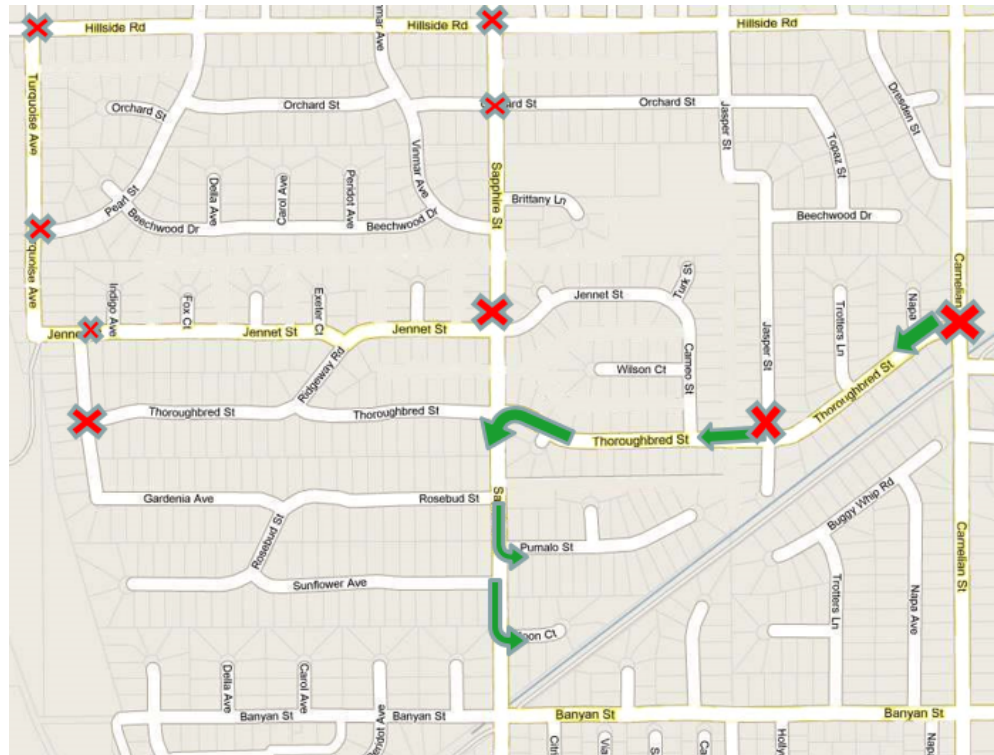

HOLIDAY LIGHTS - RESIDENT ACCESS MAPS

Access to:

- Cameo St.
- Wilson Ct.
- Turk St.
- Thoroughbred St.
- Turquoise Ave.
- Jennet St.
- Ridgeway Rd.
- Peridot Ave.
- Exeter Ct.
- Drexel Ct.
- Fox Ct.
- Indigo Ave.

X Barricade/Deputy

Alternative Access to:

- Thoroughbred St.

X Barricade/Deputy

HOLIDAY LIGHTS - RESIDENT ACCESS MAPS

Access to:
 Rosebud St.
 Gardenia Ave.
 Sunflower Ave.
 Turquoise Ave.

X Barricade/Deputy

Access to:
 Pumalo St.
 Via Serena
 Moon Ct

X Barricade/Deputy